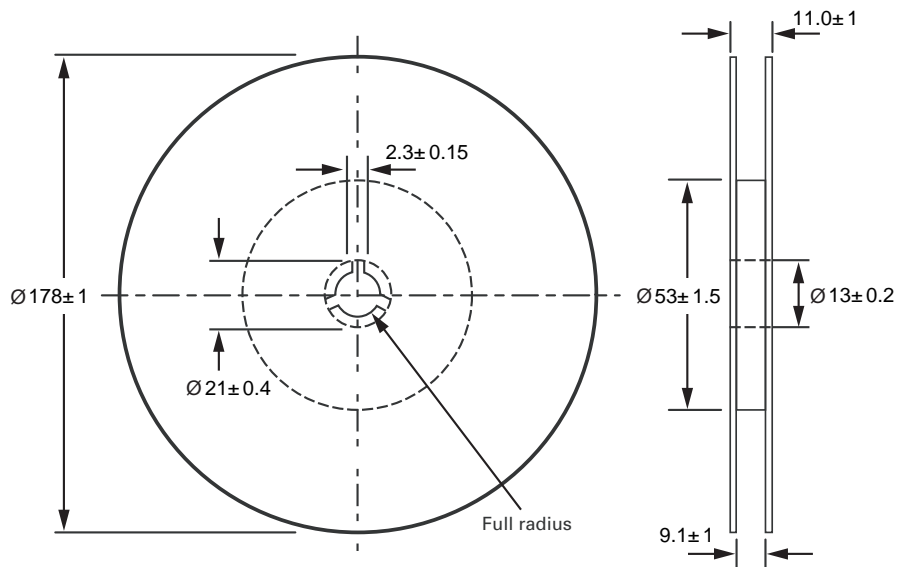

SOD-123封装料盘与带材尺寸图

Tape and reel data (Units: mm)

Dimensions are in millimeter														
Pkg type	A0	B0	W	D0	D1	E1	E2	F	P1	P0	K0	T	Wc	Tc
SOD-123 (8mm)	1.75 +/-0.10	3.94 +/-0.10	8.00 +/-0.2	1.55 +/-0.05	1.00 +/-0.12	1.75 +/-0.10	6.25 min	3.50 +/-0.05	4.00 +/-0.1	4.00 +/-0.1	1.47 +/-0.10	0.20 +/-0.05	5.40 +/-0.02	0.02 +/-0.02

Shipping box

Inner Box: 182 mm × 182mm × 135mm
30,000 Pieces/Inner Box

Outer Box: 386mm × 386mm × 298mm
240,000 Pieces/Outer Box