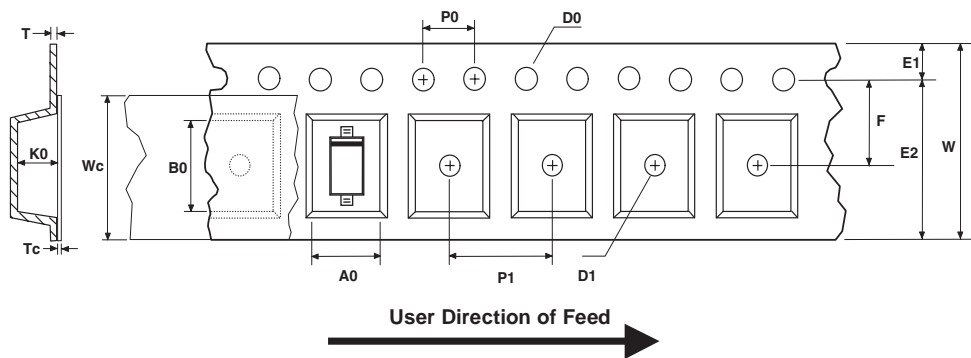

SOD-123封装料盘与带材尺寸图

Tape and reel data (Units: mm)

Dimensions are in millimeter														
Pkg type	A0	B0	W	D0	D1	E1	E2	F	P1	P0	K0	T	Wc	Tc
SOD-123 (8mm)	1.75 +/-0.10	3.94 +/-0.10	8.00 +/-0.2	1.55 +/-0.05	1.00 +/-0.12	1.75 +/-0.10	6.25 min	3.50 +/-0.05	4.00 +/-0.1	4.00 +/-0.1	1.47 +/-0.10	0.20 +/-0.05	5.40 +/-0.02	0.02 +/-0.02

Shipping box

Inner Box: 182 mm × 182mm × 135mm
30,000 Pieces/Inner Box

Outer Box: 386mm × 386mm × 298mm
240,000 Pieces/Outer Box